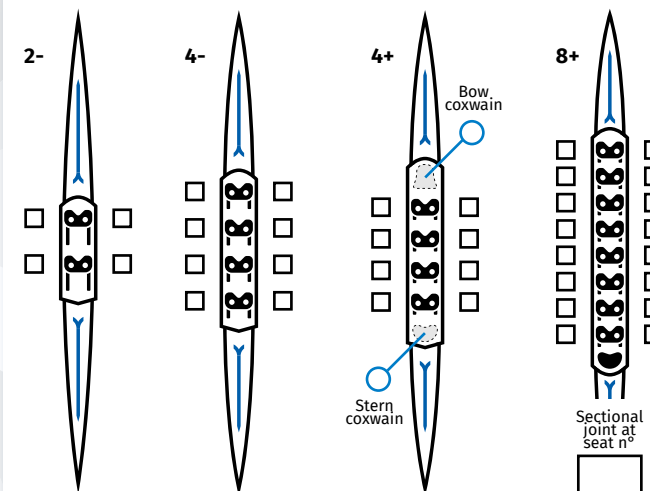

\* The oarlock is aligned to the working line; can be supplied cm \_\_\_\_\_ towards the bow, on request. All other wing riggers are adjustable within a range of 4 cm towards the stern and 8 cm towards the bow.

## SCULL/SWEEP RIGGERS: SPAN & HEIGHT [cm]

## RIGGER POSITION

## FOOTSTRETCHER

Height (y):

cm

Maximum angle ( $\alpha$ )  
(ONLY FOR SINGLE SCULL):

39°  42°  45°

Crossbar to work line (x):

cm