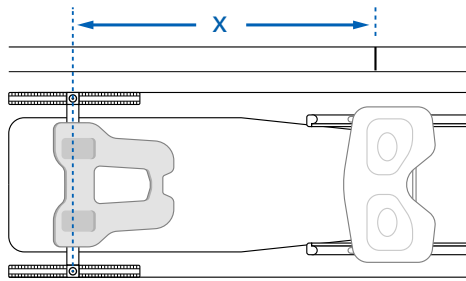

\* The oarlock is aligned to the working line; can be supplied cm \_\_\_\_\_ towards the bow, on request. All other wing riggers are adjustable within a range of 4 cm towards the stern and 8 cm towards the bow.

## RIGGER POSITION

## FOOTSTRETCHER

Height (y):

cm

Maximum angle ( $\alpha$ )  
(ONLY FOR SINGLE SCULL):

39°  42°  45°

Crossbar to work line (x):

cm