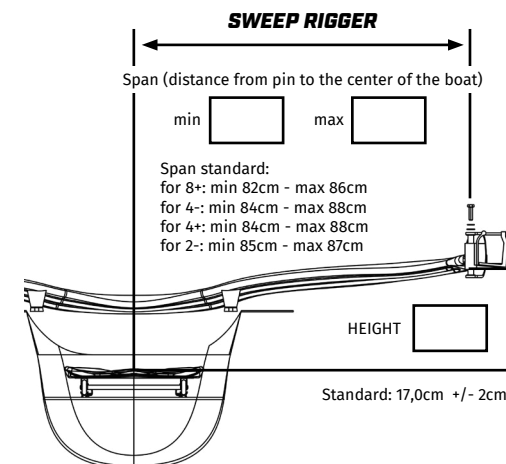

## RIGGER TYPE

Carbon wing rigger aliante CWA

Carbon wing rigger CW

Aluminium wing rigger AW

Aluminium wing rigger aliante AWA

Aluminium rigger AS\*

Carbon tubular rigger CT\*

optional with carbon backstay

\* The oarlock is aligned to the working line; can be supplied cm \_\_\_\_\_ towards the bow, on request. All other wing riggers are adjustable within a range of 4 cm towards the stern and 8 cm towards the bow.

## SCULL/SWEEP RIGGERS: SPAN & HEIGHT [cm]

## FOOTSTRETCHER

Height (y):

cm

Maximum angle ( $\alpha$ )  
(ONLY FOR SINGLE SCULL):

39°  42°  45°

Crossbar to work line (x):

cm