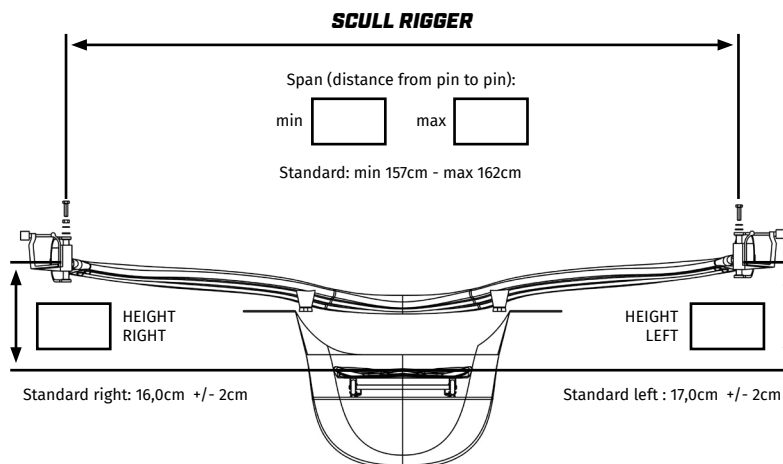

## RIGGER TYPE

Carbon wing rigger aliante CWA

Carbon wing rigger CW

Aluminium wing rigger AW

Aluminium wing rigger aliante AWA

Aluminium rigger AS\*

Carbon tubular rigger CT\*

optional with carbon backstay

\* The oarlock is aligned to the working line; can be supplied cm \_\_\_\_\_ towards the bow, on request. All other wing riggers are adjustable within a range of 4 cm towards the stern and 8 cm towards the bow.

## SCULL/SWEEP RIGGERS: SPAN & HEIGHT [cm]

## FOOTSTRETCHER

Height (y):

cm

Maximum angle ( $\alpha$ )  
(ONLY FOR SINGLE SCULL):

39°  42°  45°

Crossbar to work line (x):

cm