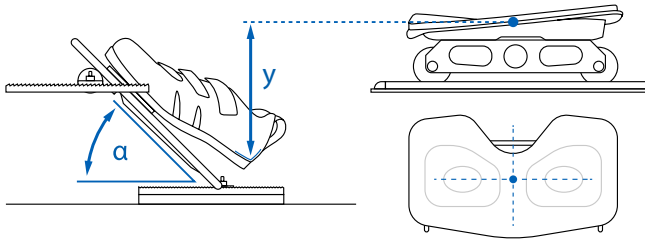

\* The oarlock is aligned to the working line; can be supplied cm \_\_\_\_\_ towards the bow, on request. All other wing riggers are adjustable within a range of 4 cm towards the stern and 8 cm towards the bow.

## SCULL/SWEEP RIGGERS: SPAN & HEIGHT [cm]

## RIGGER POSITION

## FOOTSTRETCHER

Height (y):

cm

Maximum angle ( $\alpha$ )  
(ONLY FOR SINGLE SCULL):

39°  42°  45°

Crossbar to work line (x):

cm