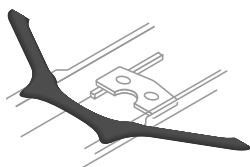

## RIGGER TYPE

Carbon wing rigger aliante CWA

Carbon wing rigger CW

Aluminium wing rigger AW

Aluminium wing rigger aliante AWA

Aluminium rigger AS\*

Carbon tubular rigger CT\*

optional with carbon backstay

\* The oarlock is aligned to the working line; can be supplied cm \_\_\_\_\_ towards the bow, on request. All other wing riggers are adjustable within a range of 4 cm towards the stern and 8 cm towards the bow.