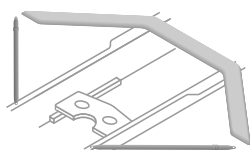

## RIGGER TYPE

Carbon wing rigger aliante CWA

Carbon wing rigger CW

Aluminium wing rigger AW

Aluminium wing rigger aliante AWA

Aluminium rigger AS\*

Carbon tubular rigger CT\*

optional with carbon backstay

\* The oarlock is aligned to the working line; can be supplied cm \_\_\_\_\_ towards the bow, on request. All other wing riggers are adjustable within a range of 4 cm towards the stern and 8 cm towards the bow.